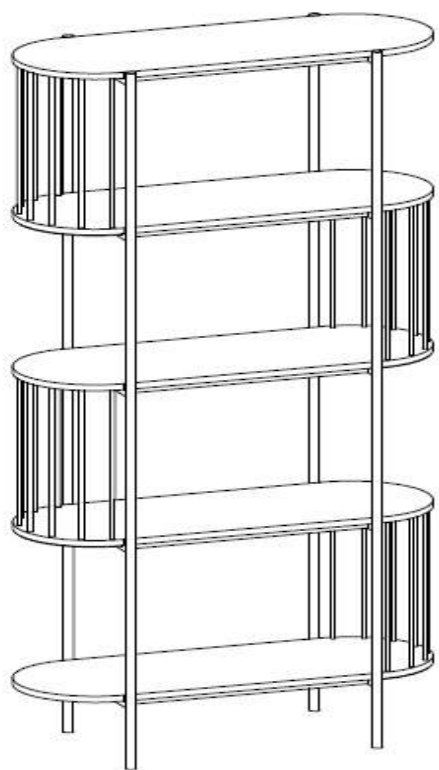

①		x2
②		x5
③		x1
④		x3
⑤		x1
⑥		x32
⑦		x8

A	x50	B	x20	C
			x2	D
				x16