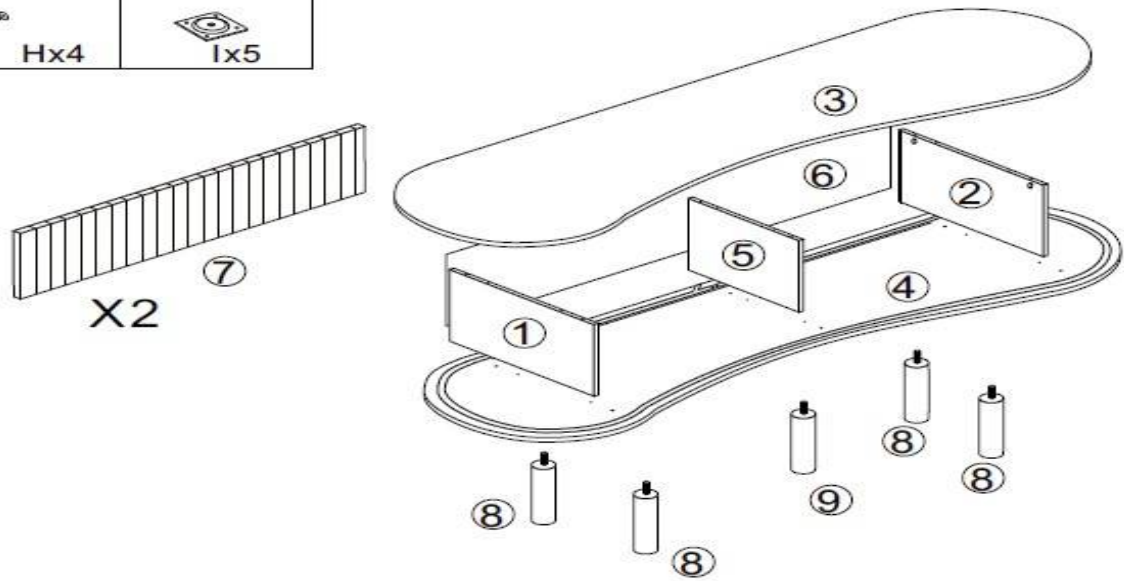

Ax6	Bx6	Cx12	Dx6	Ex1	Fx20	Gx2
Hx4	Ix5					

1