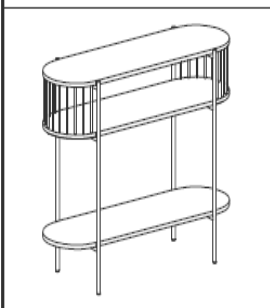

Assembly Instruction

A	x 24
M6x25mm	

B	x 12
Φ4x12mm	

C	x 1
4mm	

1