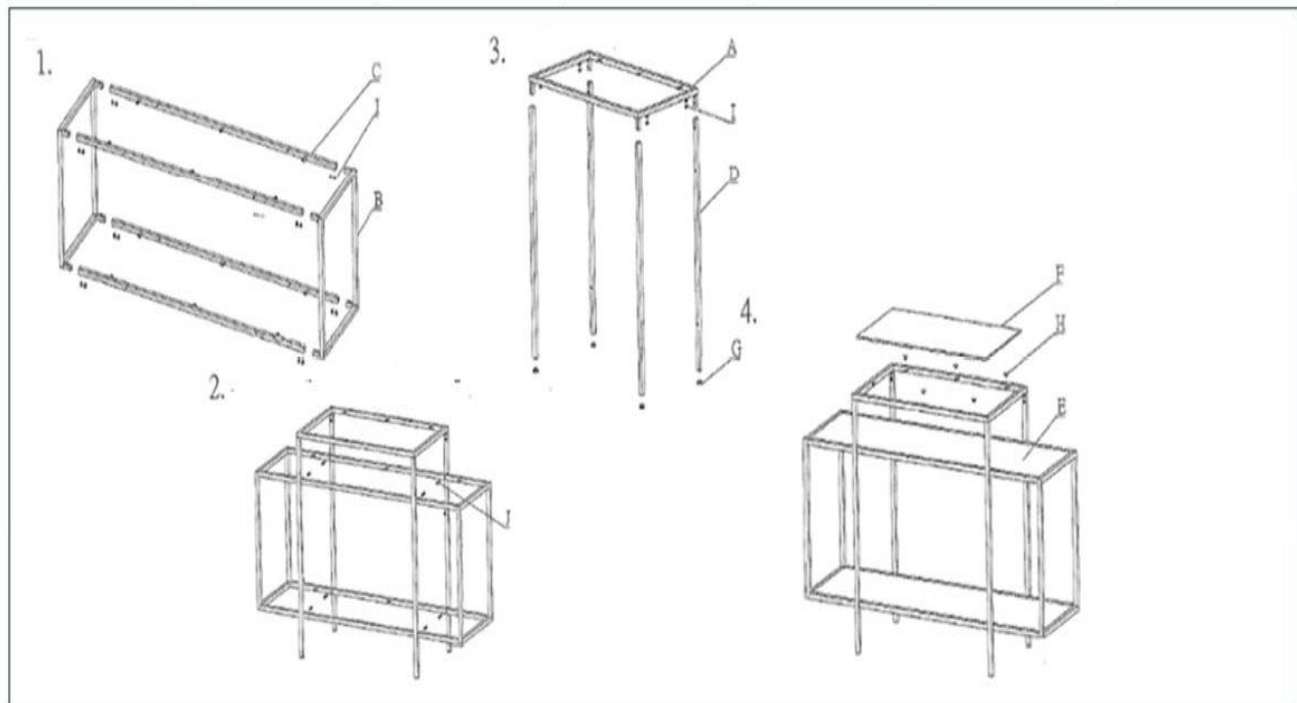

4	4	2	1	4
A	B	18	24	8	1	

Uso e Manutenzione

IMPORTATO DA / IMPORTED BY: LOCA NERA S.r.l

Via Ugo Foscolo, 7 – 62010 Montecassiano (MC)

tel: 0733/290050 mail: locanera@locanera.it sito: www.locanera.it

MADE IN TAIWAN