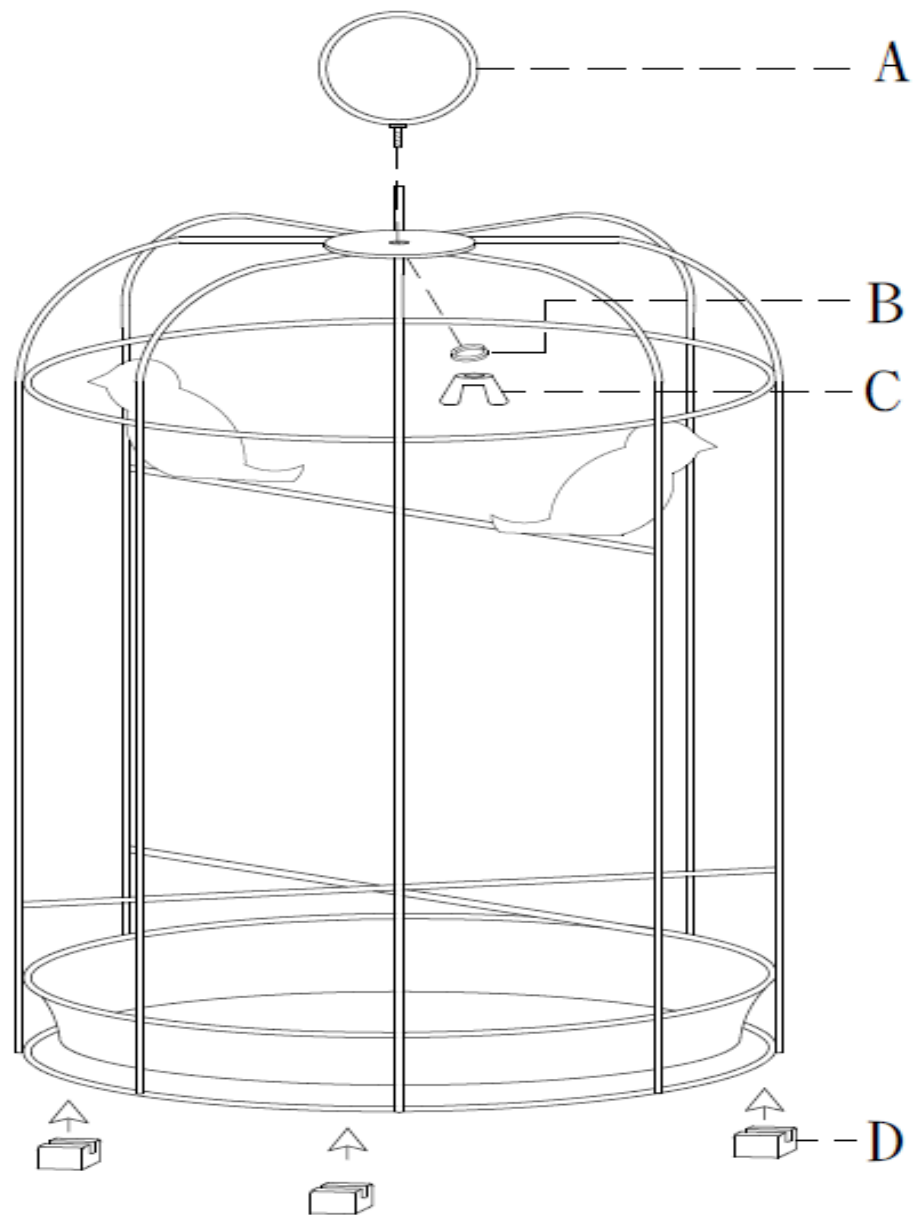

A × 1	B × 1	C × 1	D × 3