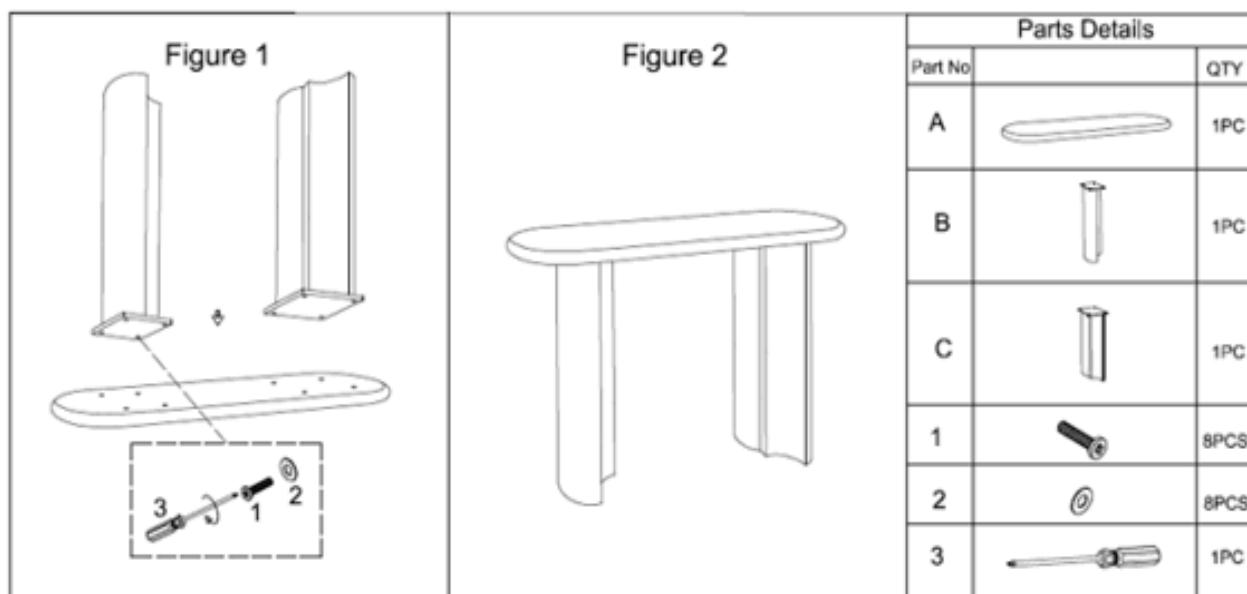

ISTRUZIONI ASSEMBLAGGIO/ASSEMBLY INSTRUCTIONS

IMPORTATO DA/IMPORTED BY: L'OCA NERA S.R.L., ITALY

MADE IN P.R.C.