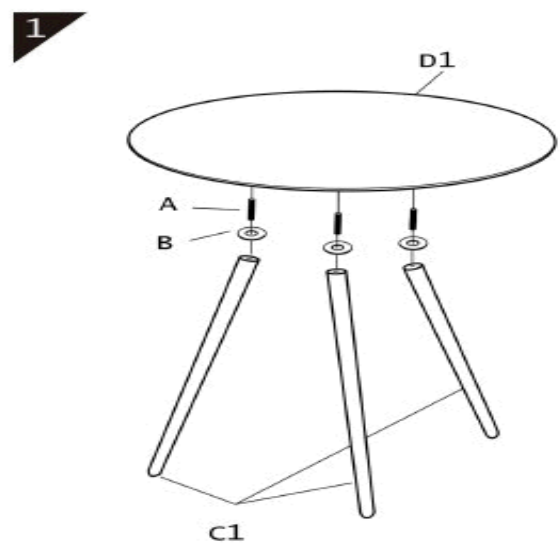

IMPORTATO DA/IMPORTED BY:
L'OCA NERA S.R.L., ITALY
MADE IN TAIWAN