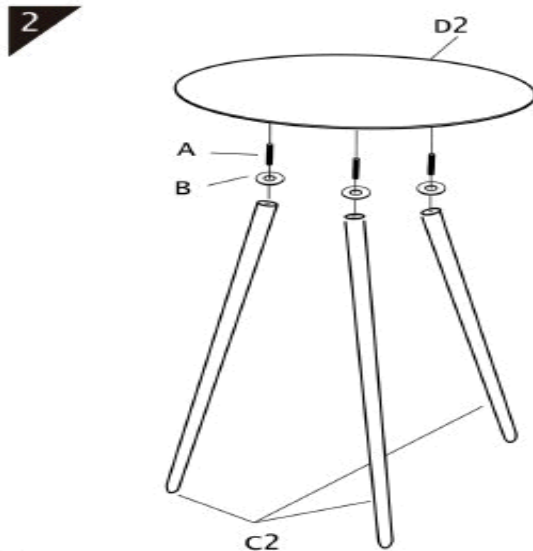

IMPORTATO DA/IMPORTED BY:
L'OCA NERA S.R.L., ITALY
MADE IN TAIWAN