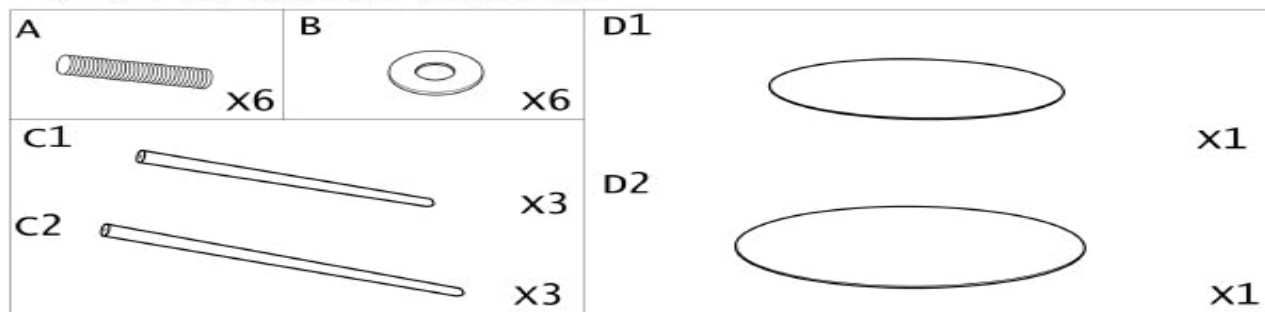

IMPORTATO DA/IMPORTED BY:
L'OCA NERA S.R.L., ITALY
MADE IN TAIWAN